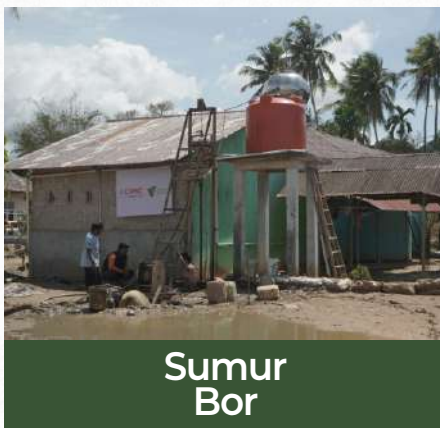

5.737
Penerima Manfaat *

*) Jumlah Jiwa Terlayani

Support by :

Member of :

DOKUMENTASI KEGIATAN RECOVERY

Pipanisasi

Sumur Bor

Rumtara