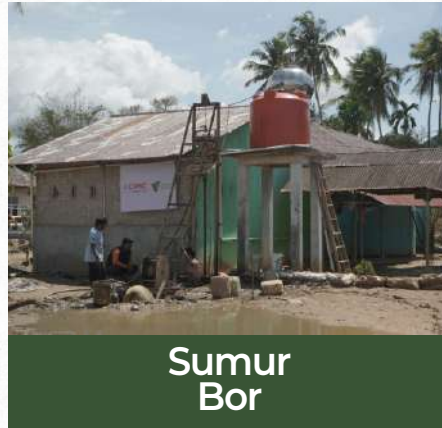

6.049 Penerima Manfaat *

*) Jumlah Jiwa Terlayani

Support by :

Member of :

DOKUMENTASI KEGIATAN RECOVERY

Support by :

Member of :

REKAP AKSI TANGGAP DARURAT RESPON DARURAT SUMATERA