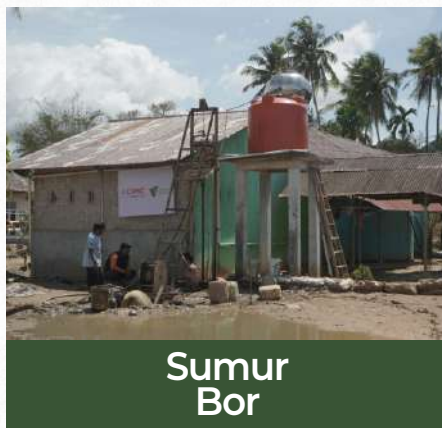

*) Jumlah Jiwa Terlayani

Support by :

Member of :

DOKUMENTASI KEGIATAN RECOVERY

Pipanisasi

Sumur Bor

Rumtara

Fasilitas Air Bersih